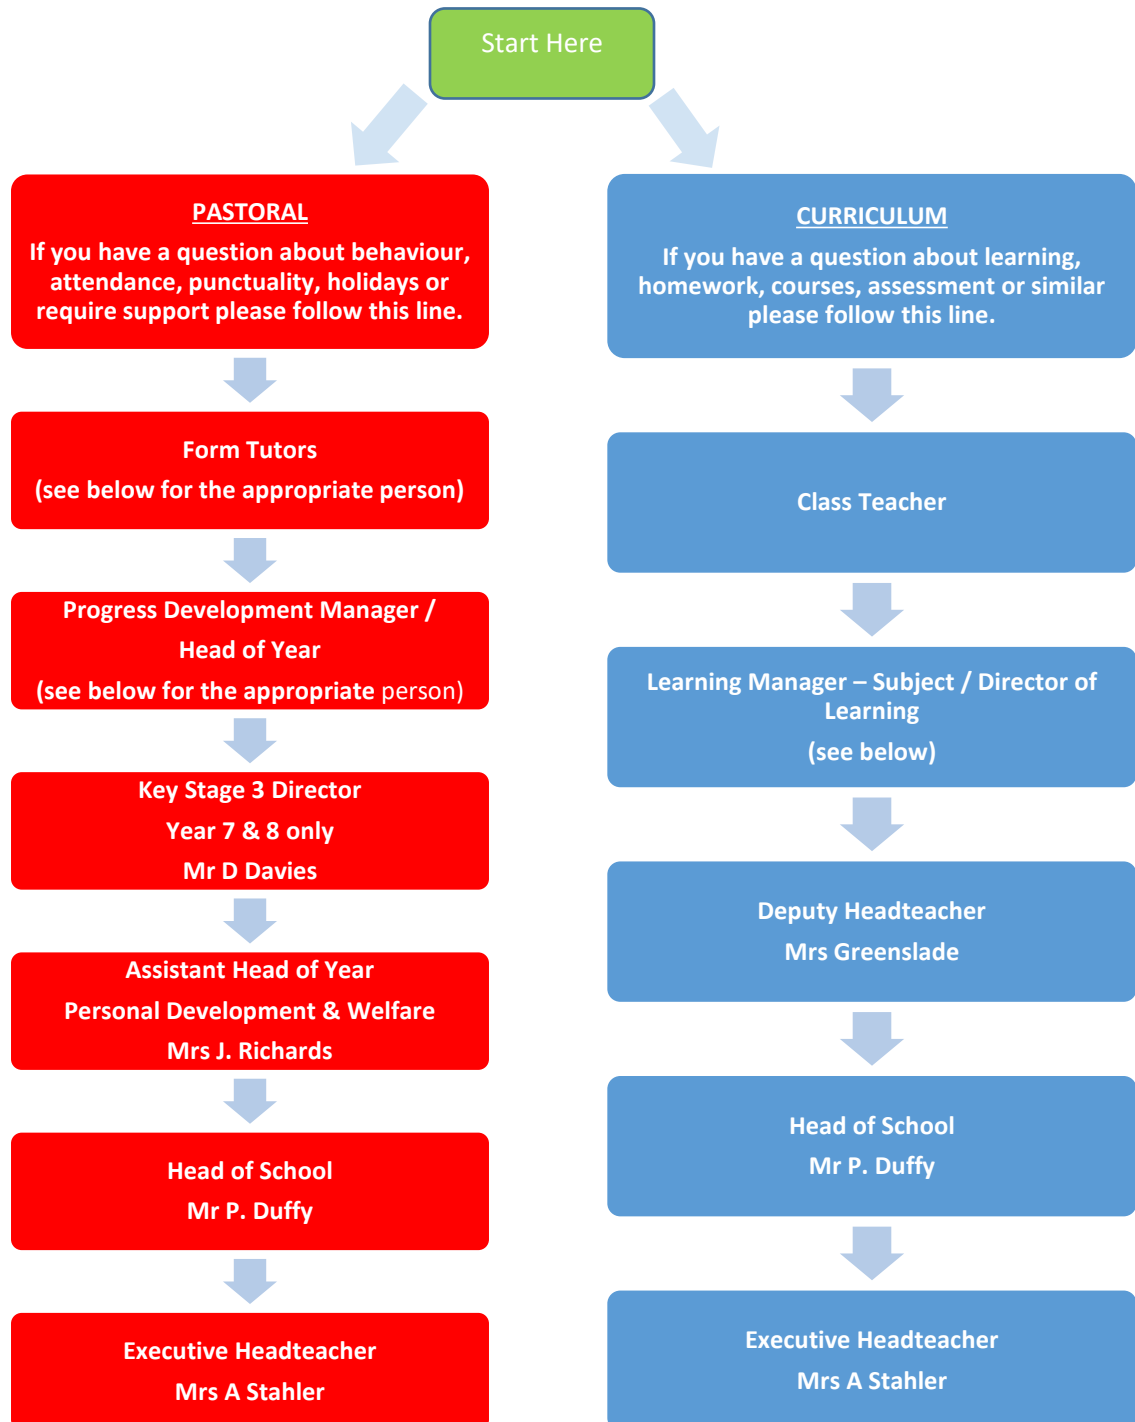

## Parent/Carer Help and Advice

It is our experience that each parent/carer is very different – some of you like to speak often with us, some of you prefer to talk to us at designated events and occasionally parents/carers have a need to speak urgently with someone. All of these approaches are encouraged as we want to work closely with you to offer the best support for your son/daughter. However, we have found it helps if you know who to speak to. With this in mind we have produced a flow chart that should help to navigate our school system and get right to the person who can answer your questions.